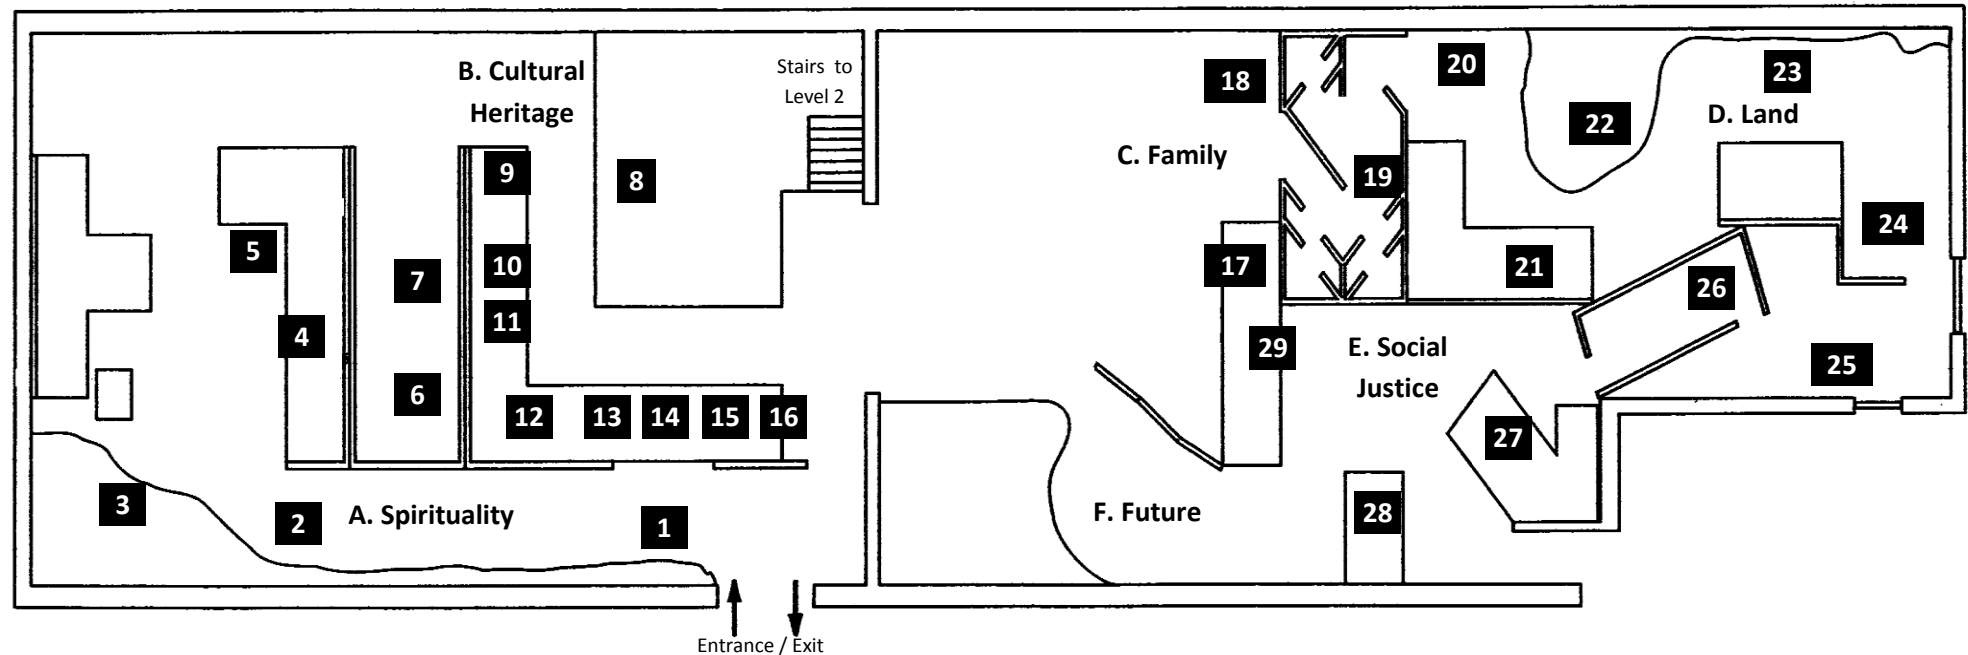

Floorplan of the *Indigenous Australians: Australia's first peoples* exhibition

LEGEND

A. Spirituality section

1. Oral history video – The Dreaming
2. Computer interactive – Spirituality
3. Rock shelter
4. Rainbow Serpent paintings
5. Oral history video – Dreaming stories
6. Video – *The Serpent and the Cross*
7. Bush chapel

B. Cultural Heritage section

8. Bangarra
9. Anthropologist's desk
10. Stone implements
11. Influence of other cultures
12. Intellectual property rights and Copyrights
13. Women's objects
14. Stone and glass implements
15. Men's shields
16. Oral history – Languages

C. Family section

17. Toys
18. Oral history video – Stolen Generations
19. The Stolen Generations maze

D. Land section

20. Elders' items
21. Objects – Land
22. Rock shelter – marking the land
23. Goomadeer Dreaming rock mural
24. Oral history – Bush food and medicine
25. Australia's Secret Histories
26. The Aboriginal Tent Embassy – Land Rights – Native Title

E. Social Justice section

27. The Freedom Ride Bus
28. The cell – deaths in custody
29. The dock – two law/lore systems